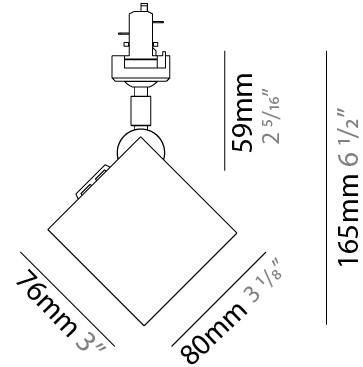

PROJECT	_____
TYPE	_____
SPECIFIER	_____
QUANTITY	_____
DATE	_____

DAU SINGLE TRACK

D96048R9-

base number Finish
Options

1. To build a product code in our configurator select the specify button on the base model # product page
2. To build a manual product code on this datasheet choose from the options listed below in blue font and add the suffix to the base model #

GENERAL

Series: Dau
Subseries: Dau Single
Brand: Milan
Division: Design
Mounting Type: Track
Mounting Location: Ceiling
Subcategory: Spots

PHYSICAL

Shape: Cube
Width (mm): 80
Width (in): 3 1/8
Height (mm): 165
Height (in): 6 1/2
Light Distribution: Adjustable / Direct
Fixture Finish: BAL / MWL / BSL
Fixture Material: Extruded Aluminum

ELECTRICAL

Number of Lamps: 1
Lamp Type: LED
Total Output Wattage (W): 9.3
Dimming: Phase Dimming (120Vac Only)
Input Voltage (V): 120

LED

Number of LEDs: 1
Color Temperature (°K): 3000
Max. Delivered Lumen (lm): 956
CRI: >90 CRI
Lamp Life (hrs): 50000

OPTICAL

RATINGS AND CERTIFICATIONS

Certified By: Certified for North American Standards
IP rating: IP20

80mm 3 1/8"